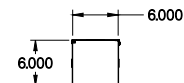

Gross Automation (877) 268-3700 · www.hammondenclosuresales.com · sales@grossautomation.com

 **PART No. CWST696**
Data subject to change without notice
Isometric drawing Not to Scale

BACK VIEW

LEFT SIDE VIEW

TOP VIEW

FRONT VIEW

RIGHT SIDE VIEW

BOTTOM VIEW

ISOMETRIC VIEW