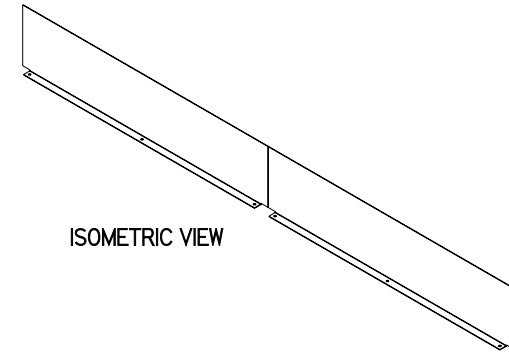

PART No. CWB872

Data subject to change without notice

Isometric drawing Not to Scale

Gross Automation (877) 268-3700 · www.hammondenclosuresales.com · sales@grossautomation.com

BACK VIEW

LEFT SIDE VIEW

TOP VIEW

FRONT VIEW

BOTTOM VIEW

ISOMETRIC VIEW

RIGHT SIDE VIEW