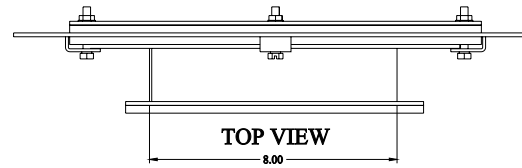

PART No. 1487EV1

Data subject to change without notice

Isometric drawing Not to Scale

Gross Automation (877) 268-3700 · www.hammondenclosuresales.com · sales@grossautomation.com

ISOMETRIC VIEW

TOP VIEW
8.00

BACK VIEW

SIDE VIEW
8.00

FRONT VIEW

SIDE VIEW

BOTTOM VIEW