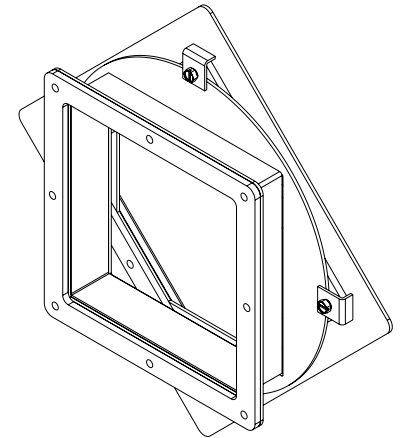

PART No. 1487EV1

Data subject to change without notice

Isometric drawing Not to Scale

Gross Automation (877) 268-3700 · www.hammondenclosuresales.com · sales@grossautomation.com

ISOMETRIC VIEW

TOP VIEW
8.00

BACK VIEW

SIDE VIEW
8.00

FRONT VIEW

SIDE VIEW

BOTTOM VIEW