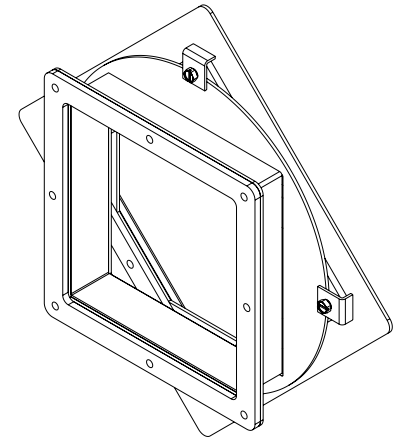

# PART No. 1487EV1

Data subject to change without notice

Isometric drawing Not to Scale

Gross Automation (877) 268-3700 · [www.hammondenclosuresales.com](http://www.hammondenclosuresales.com) · [sales@grossautomation.com](mailto:sales@grossautomation.com)

ISOMETRIC VIEW

TOP VIEW

8.00

BACK VIEW

SIDE VIEW

8.00

FRONT VIEW

SIDE VIEW

BOTTOM VIEW