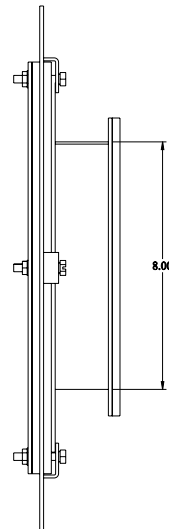

# PART No. 1487EV1

Data subject to change without notice

Isometric drawing Not to Scale

Gross Automation (877) 268-3700 · [www.hammondenclosuresales.com](http://www.hammondenclosuresales.com) · [sales@grossautomation.com](mailto:sales@grossautomation.com)

ISOMETRIC VIEW

TOP VIEW

8.00

BACK VIEW

SIDE VIEW

8.00

FRONT VIEW

SIDE VIEW

BOTTOM VIEW