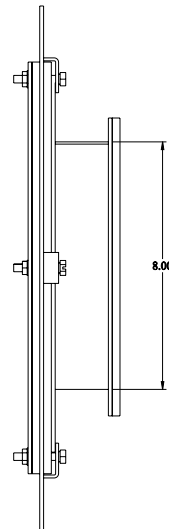

PART No. 1487EV1

Data subject to change without notice

Isometric drawing Not to Scale

Gross Automation (877) 268-3700 · www.hammondenclosuresales.com · sales@grossautomation.com

ISOMETRIC VIEW

TOP VIEW
8.00

BACK VIEW

SIDE VIEW
8.00

FRONT VIEW

SIDE VIEW

BOTTOM VIEW