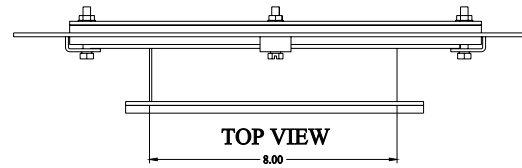

# PART No. 1487EV1

Data subject to change without notice

Isometric drawing Not to Scale

Gross Automation (877) 268-3700 · [www.hammondenclosuresales.com](http://www.hammondenclosuresales.com) · [sales@grossautomation.com](mailto:sales@grossautomation.com)

ISOMETRIC VIEW

TOP VIEW

8.00

BACK VIEW

SIDE VIEW

8.00

FRONT VIEW

SIDE VIEW

BOTTOM VIEW