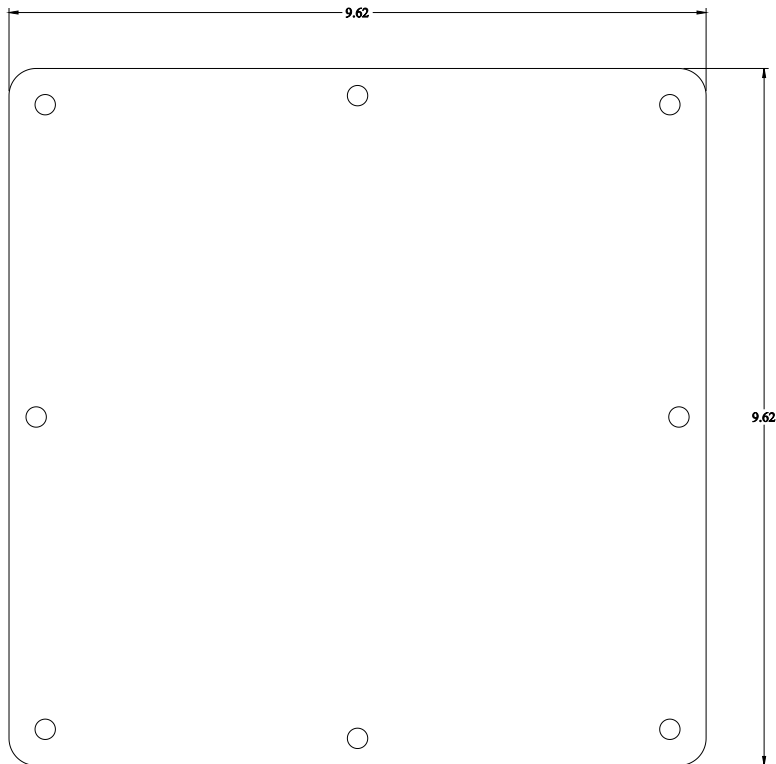

PART No. 1487EH

Data subject to change without notice

Isometric drawing Not to Scale

Gross Automation (877) 268-3700 · www.hammondenclosuresales.com · sales@grossautomation.com

FRONT VIEW

SIDE VIEW

ISOMETRIC VIEW