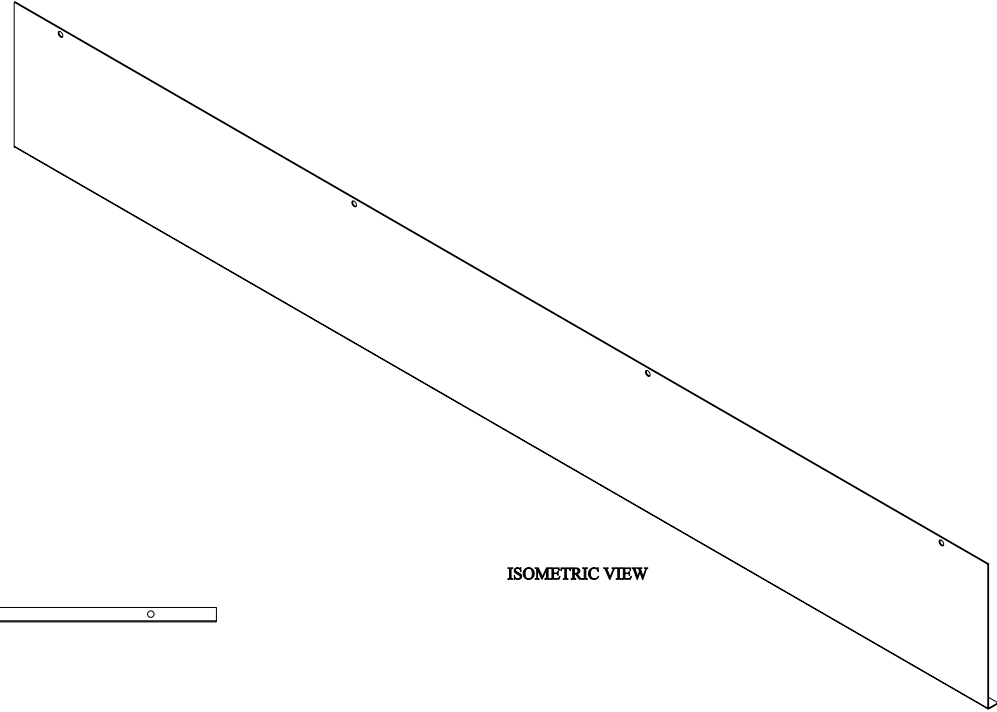

**PART No. 1487EB60**

Data subject to change without notice

Isometric drawing Not to Scale

Gross Automation (877) 268-3700 · [www.hammondenclosuresales.com](http://www.hammondenclosuresales.com) · [sales@grossautomation.com](mailto:sales@grossautomation.com)

**ISOMETRIC VIEW**

**TOP VIEW**

**FRONT VIEW**