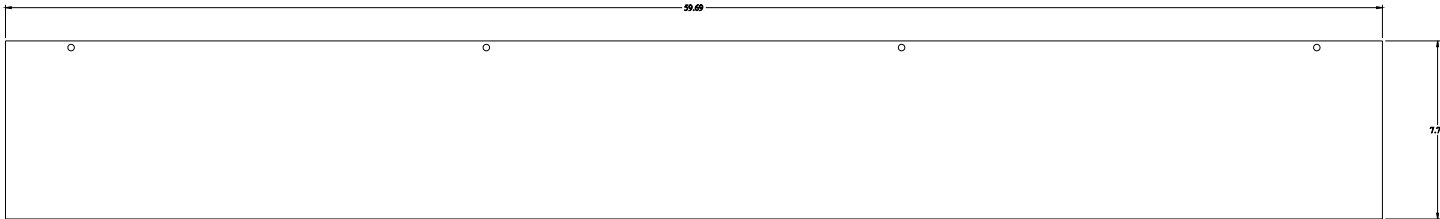

**PART No. 1487EB60**

Data subject to change without notice

Isometric drawing Not to Scale

Gross Automation (877) 268-3700 · [www.hammondenclosuresales.com](http://www.hammondenclosuresales.com) · [sales@grossautomation.com](mailto:sales@grossautomation.com)

**ISOMETRIC VIEW**

**TOP VIEW**

**FRONT VIEW**