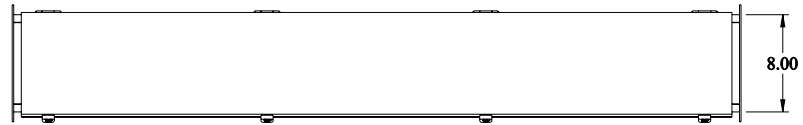

**PART No. 1487E60**

Data subject to change without notice

Isometric drawing Not to Scale

Gross Automation (877) 268-3700 · [www.hammondenclosuresales.com](http://www.hammondenclosuresales.com) · [sales@grossautomation.com](mailto:sales@grossautomation.com)

**ISOMETRIC VIEW**

**TOP VIEW**

**BACK VIEW**

**SIDE VIEW**

**FRONT VIEW**

**SIDE VIEW**

**BOTTOM VIEW**