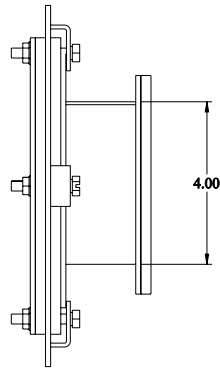

PART No. 1487CV1

Data subject to change without notice

Isometric drawing Not to Scale

Gross Automation (877) 268-3700 · www.hammondenclosuresales.com · sales@grossautomation.com

TOP VIEW

ISOMETRIC VIEW

BACK VIEW

SIDE VIEW

FRONT VIEW

SIDE VIEW

BOTTOM VIEW