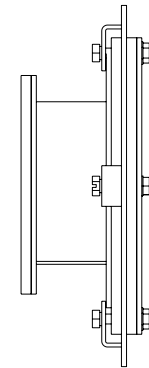

PART No. 1487CV1

Data subject to change without notice

Isometric drawing Not to Scale

Gross Automation (877) 268-3700 · www.hammondenclosuresales.com · sales@grossautomation.com

TOP VIEW

ISOMETRIC VIEW

BACK VIEW

SIDE VIEW

FRONT VIEW

SIDE VIEW

BOTTOM VIEW