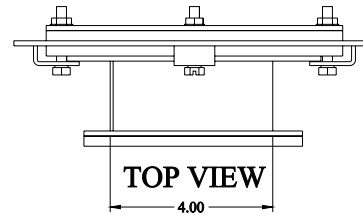

PART No. 1487CV1

Data subject to change without notice

Isometric drawing Not to Scale

Gross Automation (877) 268-3700 · www.hammondenclosuresales.com · sales@grossautomation.com

TOP VIEW

ISOMETRIC VIEW

BACK VIEW

SIDE VIEW

FRONT VIEW

SIDE VIEW

BOTTOM VIEW