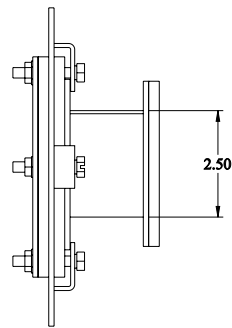

# PART No. 1487BV1

Data subject to change without notice

Isometric drawing Not to Scale

Gross Automation (877) 268-3700 · [www.hammondenclosuresales.com](http://www.hammondenclosuresales.com) · [sales@grossautomation.com](mailto:sales@grossautomation.com)

TOP VIEW

ISOMETRIC VIEW

BACK VIEW

SIDE VIEW

FRONT VIEW

SIDE VIEW

BOTTOM VIEW