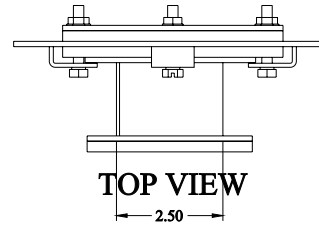

# PART No. 1487BV1

Data subject to change without notice

Isometric drawing Not to Scale

Gross Automation (877) 268-3700 · [www.hammondenclosuresales.com](http://www.hammondenclosuresales.com) · [sales@grossautomation.com](mailto:sales@grossautomation.com)

TOP VIEW

ISOMETRIC VIEW

BACK VIEW

SIDE VIEW

FRONT VIEW

SIDE VIEW

BOTTOM VIEW