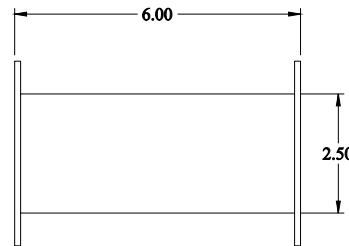

PART No. 1487BM6

Data subject to change without notice

Isometric drawing Not to Scale

Gross Automation (877) 268-3700 · www.hammondenclosuresales.com · sales@grossautomation.com

TOP VIEW

ISOMETRIC VIEW

BACK VIEW

SIDE VIEW

FRONT VIEW

SIDE VIEW

BOTTOM VIEW