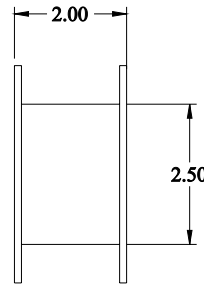

PART No. 1487BM2

Data subject to change without notice

Isometric drawing Not to Scale

Gross Automation (877) 268-3700 · www.hammondenclosuresales.com · sales@grossautomation.com

TOP VIEW

ISOMETRIC VIEW

BACK VIEW

SIDE VIEW

FRONT VIEW

SIDE VIEW

BOTTOM VIEW