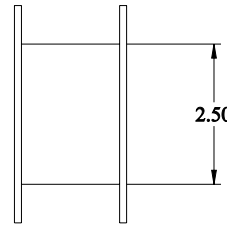

PART No. 1487BM2

Data subject to change without notice

Isometric drawing Not to Scale

Gross Automation (877) 268-3700 · www.hammondenclosuresales.com · sales@grossautomation.com

TOP VIEW

ISOMETRIC VIEW

BACK VIEW

SIDE VIEW

FRONT VIEW

SIDE VIEW

BOTTOM VIEW