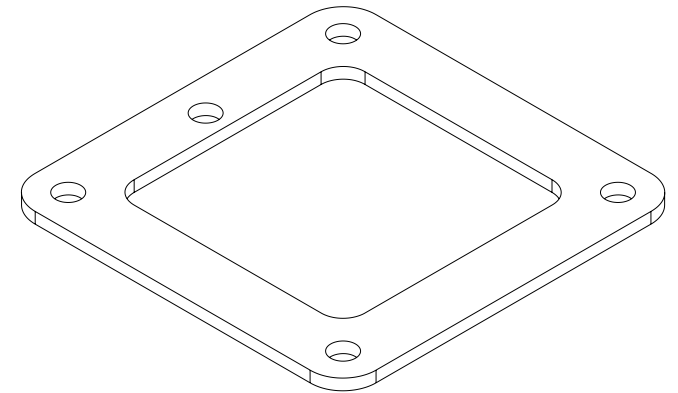

PART No. 1487BK

Data subject to change without notice

Isometric drawing Not to Scale

Gross Automation (877) 268-3700 · www.hammondenclosuresales.com · sales@grossautomation.com

FRONT VIEW

SIDE VIEW

ISOMETRIC VIEW