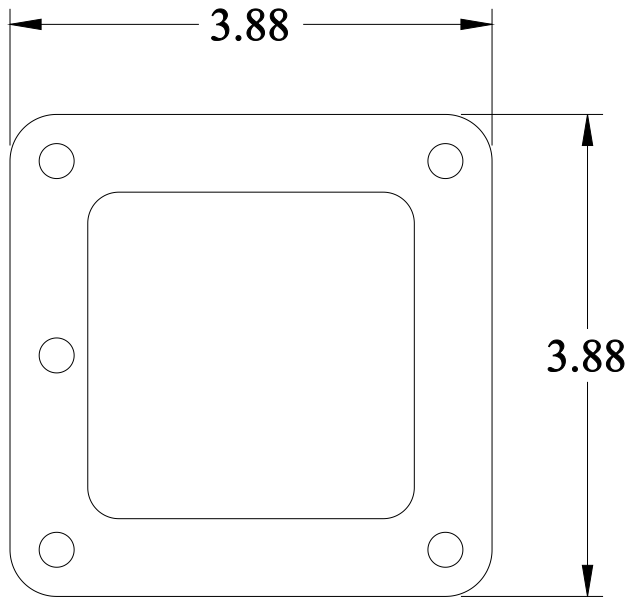

PART No. 1487BK

Data subject to change without notice

Isometric drawing Not to Scale

Gross Automation (877) 268-3700 · www.hammondenclosuresales.com · sales@grossautomation.com

FRONT VIEW

SIDE VIEW

ISOMETRIC VIEW