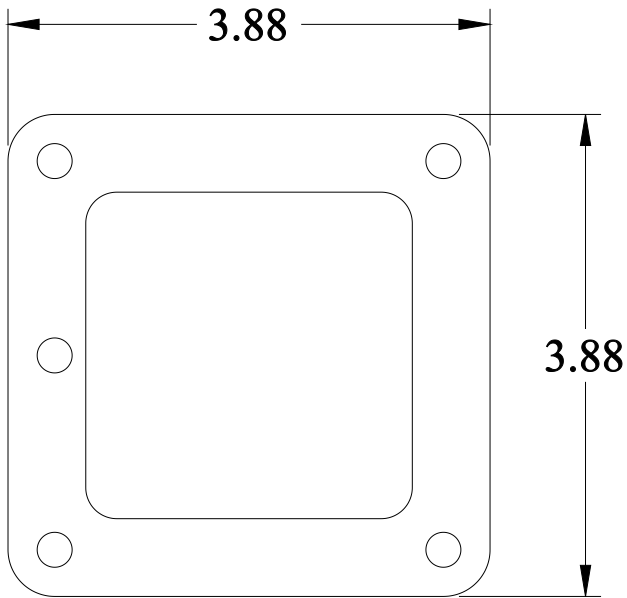

PART No. 1487BK

Data subject to change without notice

Isometric drawing Not to Scale

Gross Automation (877) 268-3700 · www.hammondenclosuresales.com · sales@grossautomation.com

FRONT VIEW

SIDE VIEW

ISOMETRIC VIEW