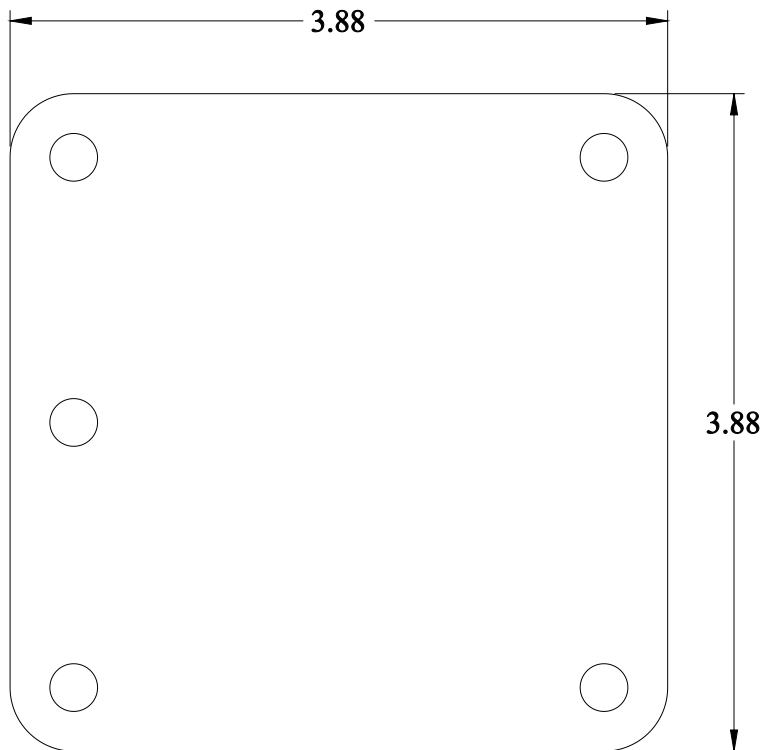

PART No. 1487BH

Data subject to change without notice

Isometric drawing Not to Scale

Gross Automation (877) 268-3700 · www.hammondenclosuresales.com · sales@grossautomation.com

FRONT VIEW

SIDE VIEW

ISOMETRIC VIEW