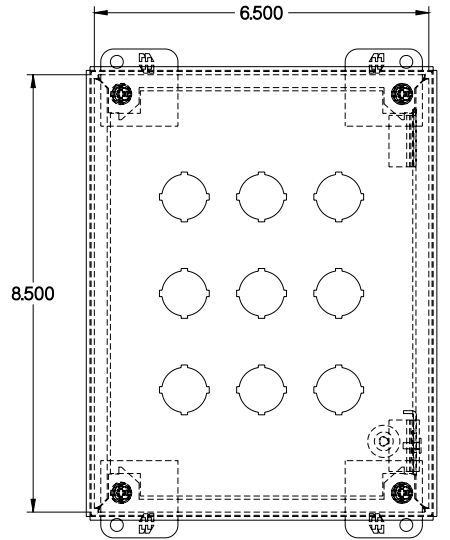

PART No. MPB9

Data subject to change without notice

Isometric drawing Not to Scale

Gross Automation (877) 268-3700 · www.hammondenclosuresales.com · sales@grossautomation.com

TOP VIEW

ISOMETRIC VIEW

BACK VIEW

LEFT SIDE VIEW

FRONT VIEW

RIGHT SIDE VIEW

BOTTOM VIEW