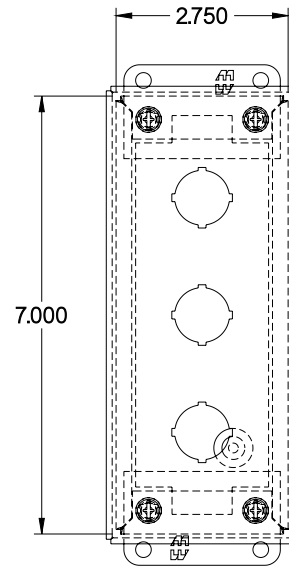

PART No MPB3

Data subject to change without notice

Isometric drawing Not to Scale

Gross Automation (877) 268-3700 · www.hammondenclosuresales.com · sales@grossautomation.com

TOP VIEW

ISOMETRIC VIEW

BACK VIEW

LEFT SIDE VIEW

FRONT VIEW

RIGHT SIDE VIEW

BOTTOM VIEW