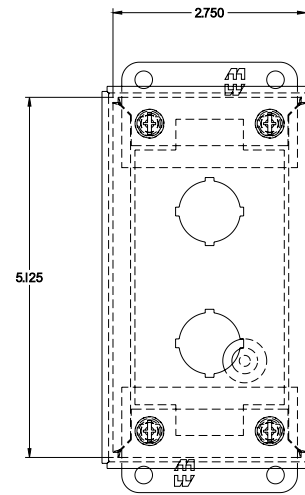

PART No. MPB2

Data subject to change without notice

Isometric drawing Not to Scale

Gross Automation (877) 268-3700 · www.hammondenclosuresales.com · sales@grossautomation.com

TOP VIEW

ISOMETRIC VIEW

BACK VIEW

LEFT SIDE VIEW

FRONT VIEW

RIGHT SIDE VIEW

BOTTOM VIEW