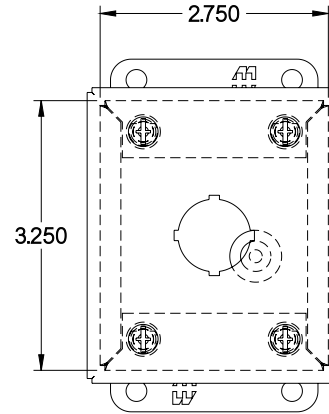

**PART No. MPB1**

Data subject to change without notice

Isometric drawing Not to Scale

Gross Automation (877) 268-3700 · [www.hammondenclosuresales.com](http://www.hammondenclosuresales.com) · [sales@grossautomation.com](mailto:sales@grossautomation.com)

TOP VIEW

ISOMETRIC VIEW

BACK VIEW

LEFT SIDE VIEW

FRONT VIEW

RIGHT SIDE VIEW

BOTTOM VIEW