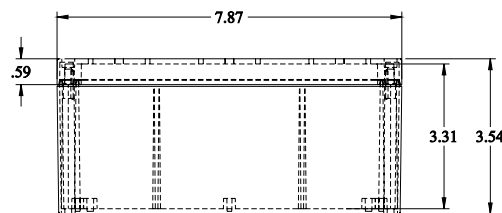

# PART No. 1554PB3

Data subject to change without notice

Isometric drawing Not to Scale

Gross Automation (877) 268-3700 · [www.hammondenclosuresales.com](http://www.hammondenclosuresales.com) · [sales@grossautomation.com](mailto:sales@grossautomation.com)

TOP VIEW

ISOMETRIC VIEW

FRONT VIEW

RIGHT SIDE