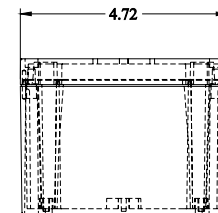

# PART No. 1554PB3

Data subject to change without notice

Isometric drawing Not to Scale

Gross Automation (877) 268-3700 · [www.hammondenclosuresales.com](http://www.hammondenclosuresales.com) · [sales@grossautomation.com](mailto:sales@grossautomation.com)

TOP VIEW

ISOMETRIC VIEW

FRONT VIEW

RIGHT SIDE