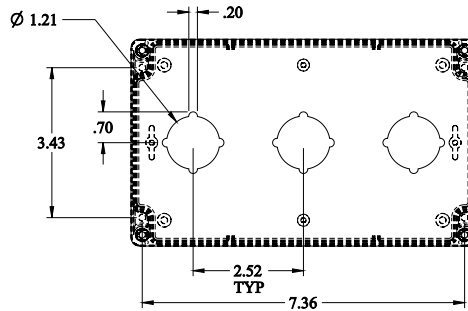

# PART No. 1554PB3

Data subject to change without notice

Isometric drawing Not to Scale

Gross Automation (877) 268-3700 · [www.hammondenclosuresales.com](http://www.hammondenclosuresales.com) · [sales@grossautomation.com](mailto:sales@grossautomation.com)

TOP VIEW

ISOMETRIC VIEW

FRONT VIEW

RIGHT SIDE