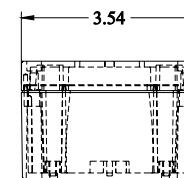

PART No. 1554PB2

Data subject to change without notice

Isometric drawing Not to Scale

Gross Automation (877) 268-3700 · www.hammondenclosuresales.com · sales@grossautomation.com

TOP VIEW

ISOMETRIC VIEW

FRONT VIEW

RIGHT SIDE