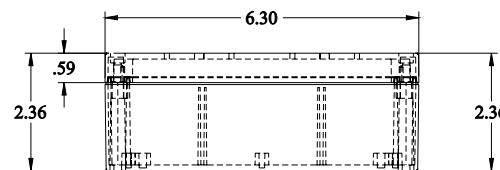

PART No. 1554PB2

Data subject to change without notice

Isometric drawing Not to Scale

Gross Automation (877) 268-3700 · www.hammondenclosuresales.com · sales@grossautomation.com

TOP VIEW

ISOMETRIC VIEW

FRONT VIEW

RIGHT SIDE