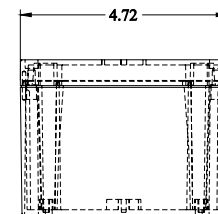

# PART No. 1554MPB3

Data subject to change without notice

Isometric drawing Not to Scale

Gross Automation (877) 268-3700 · [www.hammondenclosuresales.com](http://www.hammondenclosuresales.com) · [sales@grossautomation.com](mailto:sales@grossautomation.com)

TOP VIEW

ISOMETRIC VIEW

FRONT VIEW

RIGHT SIDE