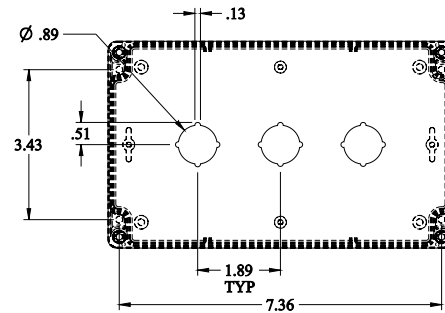

# PART No. 1554MPB3

Data subject to change without notice

Isometric drawing Not to Scale

Gross Automation (877) 268-3700 · [www.hammondenclosuresales.com](http://www.hammondenclosuresales.com) · [sales@grossautomation.com](mailto:sales@grossautomation.com)

TOP VIEW

ISOMETRIC VIEW

FRONT VIEW

RIGHT SIDE