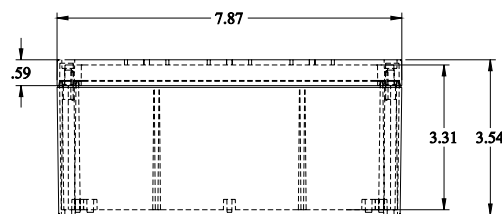

# PART No. 1554MPB3

Data subject to change without notice

Isometric drawing Not to Scale

Gross Automation (877) 268-3700 · [www.hammondenclosuresales.com](http://www.hammondenclosuresales.com) · [sales@grossautomation.com](mailto:sales@grossautomation.com)

TOP VIEW

ISOMETRIC VIEW

FRONT VIEW

RIGHT SIDE