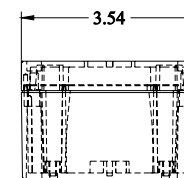

PART No. 1554MPB2

Data subject to change without notice

Isometric drawing Not to Scale

Gross Automation (877) 268-3700 · www.hammondenclosuresales.com · sales@grossautomation.com

TOP VIEW

ISOMETRIC VIEW

FRONT VIEW

RIGHT SIDE