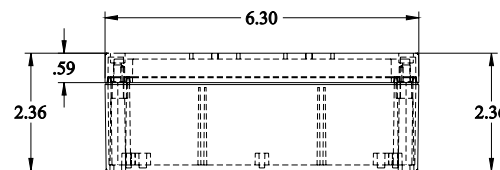

PART No. 1554MPB2

Data subject to change without notice

Isometric drawing Not to Scale

Gross Automation (877) 268-3700 · www.hammondenclosuresales.com · sales@grossautomation.com

TOP VIEW

ISOMETRIC VIEW

FRONT VIEW

RIGHT SIDE