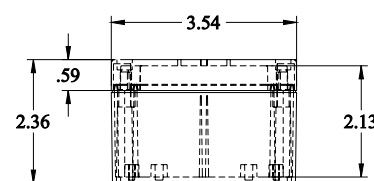

PART No. 1554MPB1

Data subject to change without notice

Isometric drawing Not to Scale

Gross Automation (877) 268-3700 · www.hammondenclosuresales.com · sales@grossautomation.com

TOP VIEW

ISOMETRIC VIEW

FRONT VIEW

RIGHT SIDE