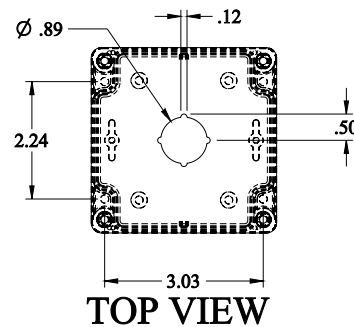

PART No. 1554MPB1

Data subject to change without notice

Isometric drawing Not to Scale

Gross Automation (877) 268-3700 · www.hammondenclosuresales.com · sales@grossautomation.com

TOP VIEW

ISOMETRIC VIEW

FRONT VIEW

RIGHT SIDE