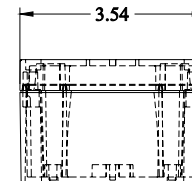

PART No. 1554MPB1

Data subject to change without notice

Isometric drawing Not to Scale

Gross Automation (877) 268-3700 · www.hammondenclosuresales.com · sales@grossautomation.com

TOP VIEW

ISOMETRIC VIEW

FRONT VIEW

RIGHT SIDE