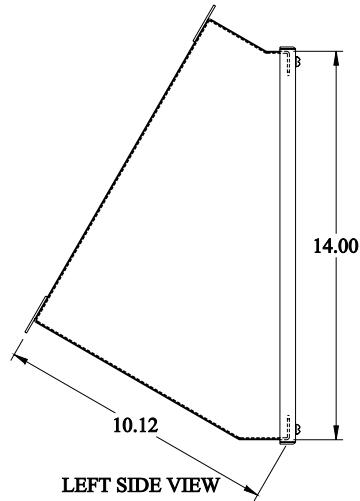

**PART No. 1490MK30**  
 Data subject to change without notice  
 Isometric drawing Not to Scale

Gross Automation (877) 268-3700 · [www.hammondenclosuresales.com](http://www.hammondenclosuresales.com) · [sales@grossautomation.com](mailto:sales@grossautomation.com)

**TOP VIEW**

**ISOMETRIC VIEW**

**BACK VIEW**

**LEFT SIDE VIEW**

**FRONT VIEW**

**RIGHT SIDE VIEW**

**BOTTOM VIEW**