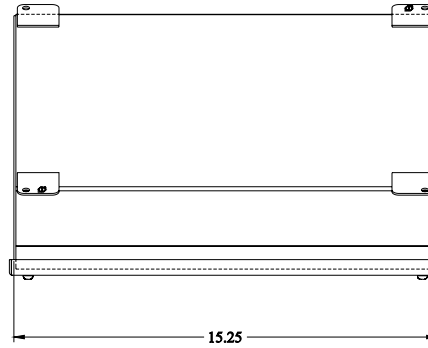

**PART No. 1490MK30**  
 Data subject to change without notice  
 Isometric drawing Not to Scale

Gross Automation (877) 268-3700 · [www.hammondenclosuresales.com](http://www.hammondenclosuresales.com) · [sales@grossautomation.com](mailto:sales@grossautomation.com)

**TOP VIEW**

**ISOMETRIC VIEW**

**BACK VIEW**

**LEFT SIDE VIEW**

**FRONT VIEW**

**RIGHT SIDE VIEW**

**BOTTOM VIEW**