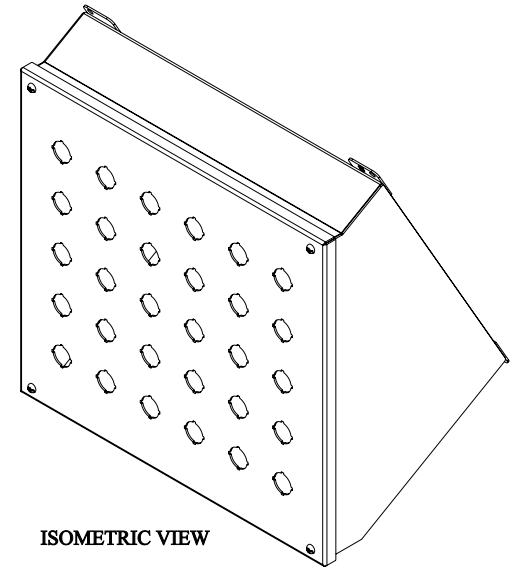

**PART No. 1490MK30**  
 Data subject to change without notice  
 Isometric drawing Not to Scale

Gross Automation (877) 268-3700 · [www.hammondenclosuresales.com](http://www.hammondenclosuresales.com) · [sales@grossautomation.com](mailto:sales@grossautomation.com)

**TOP VIEW**

**ISOMETRIC VIEW**

**BACK VIEW**

**LEFT SIDE VIEW**

**FRONT VIEW**

**RIGHT SIDE VIEW**

**BOTTOM VIEW**