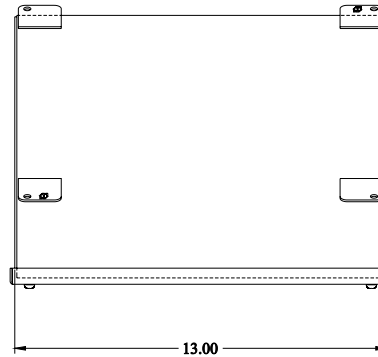

PART No. 1490MK25

Data subject to change without notice
Isometric drawing Not to Scale

Gross Automation (877) 268-3700 · www.hammondenclosuresales.com · sales@grossautomation.com

TOP VIEW

ISOMETRIC VIEW

BACK VIEW

LEFT SIDE VIEW

FRONT VIEW

RIGHT SIDE VIEW

BOTTOM VIEW