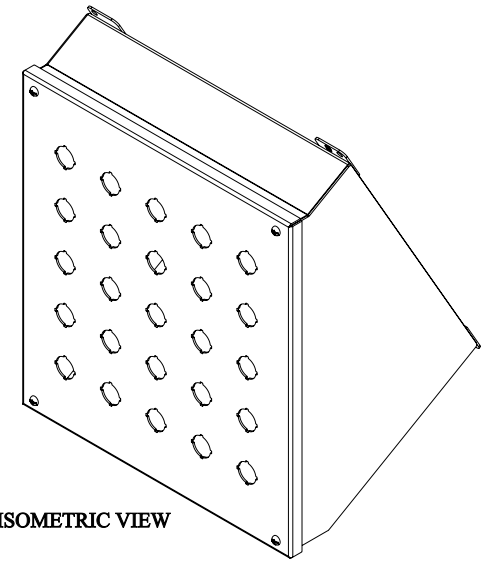

PART No. 1490MK25

Data subject to change without notice
Isometric drawing Not to Scale

Gross Automation (877) 268-3700 · www.hammondenclosuresales.com · sales@grossautomation.com

TOP VIEW

ISOMETRIC VIEW

BACK VIEW

LEFT SIDE VIEW

FRONT VIEW

RIGHT SIDE VIEW

BOTTOM VIEW