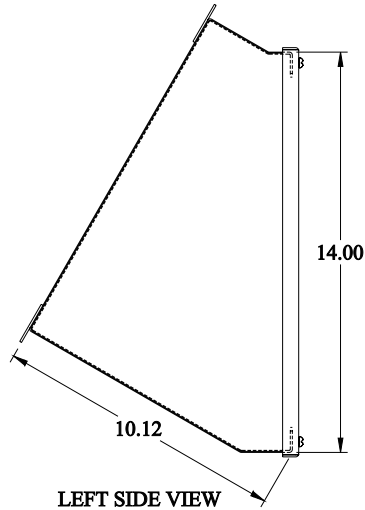

PART No. 1490MK25

Data subject to change without notice
Isometric drawing Not to Scale

Gross Automation (877) 268-3700 · www.hammondenclosuresales.com · sales@grossautomation.com

TOP VIEW

ISOMETRIC VIEW

BACK VIEW

LEFT SIDE VIEW

FRONT VIEW

RIGHT SIDE VIEW

BOTTOM VIEW