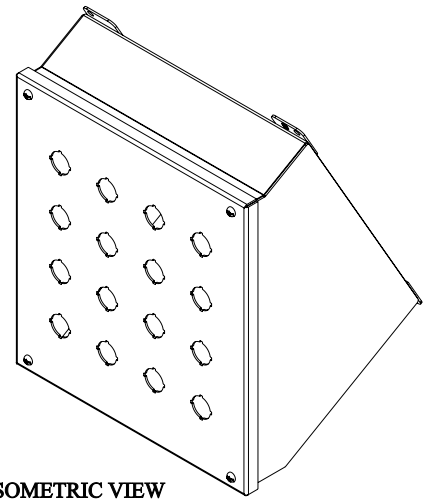

PART No. 1490MJ16

Data subject to change without notice
Isometric drawing Not to Scale

Gross Automation (877) 268-3700 · www.hammondenclosuresales.com · sales@grossautomation.com

TOP VIEW

ISOMETRIC VIEW

BACK VIEW

LEFT SIDE VIEW

FRONT VIEW

RIGHT SIDE VIEW

BOTTOM VIEW