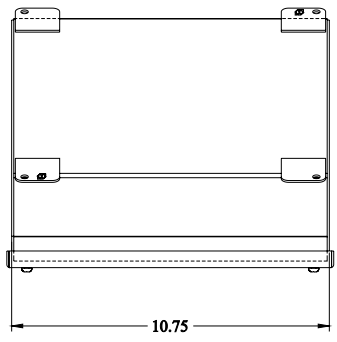

PART No. 1490MJ16

Data subject to change without notice
Isometric drawing Not to Scale

Gross Automation (877) 268-3700 · www.hammondenclosuresales.com · sales@grossautomation.com

TOP VIEW

ISOMETRIC VIEW

BACK VIEW

LEFT SIDE VIEW

FRONT VIEW

RIGHT SIDE VIEW

BOTTOM VIEW