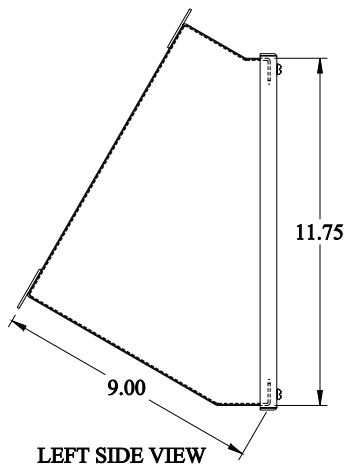

PART No. 1490MJ16

Data subject to change without notice
Isometric drawing Not to Scale

Gross Automation (877) 268-3700 · www.hammondenclosuresales.com · sales@grossautomation.com

TOP VIEW

ISOMETRIC VIEW

BACK VIEW

LEFT SIDE VIEW

FRONT VIEW

RIGHT SIDE VIEW

BOTTOM VIEW