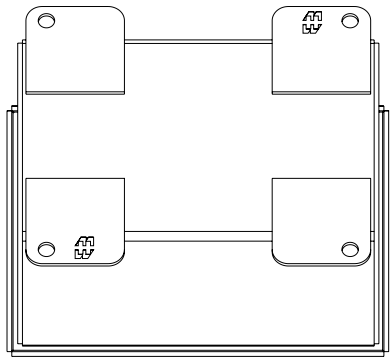

PART No. 1490MD2

Data subject to change without notice

I t i d a i g N o t t S c l e

Gross Automation (877) 268-3700 · www.hammondenclosuresales.com · sales@grossautomation.com

TOP VIEW

ISOMETRIC VIEW

BACK VIEW

LEFT SIDE VIEW

FRONT VIEW

RIGHT SIDE VIEW

BOTTOM VIEW