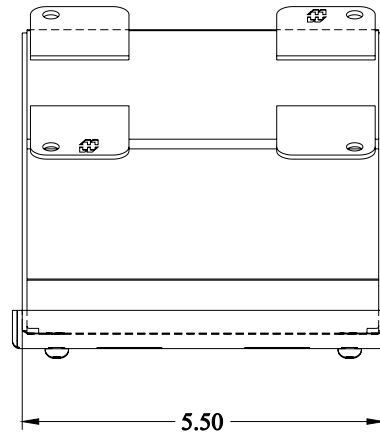

PART No. 1490MD2

Data subject to change without notice

I t i d a i g N o t t S c l e

Gross Automation (877) 268-3700 · www.hammondenclosuresales.com · sales@grossautomation.com

TOP VIEW

ISOMETRIC VIEW

BACK VIEW

LEFT SIDE VIEW

FRONT VIEW

RIGHT SIDE VIEW

BOTTOM VIEW