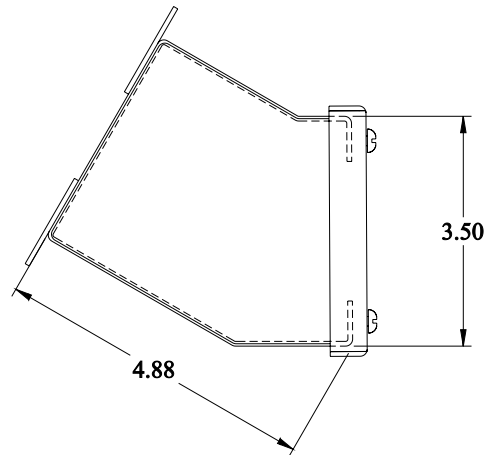

PART No. 1490MD2

Data subject to change without notice

I t i d a i g N o t t S c l e

Gross Automation (877) 268-3700 · www.hammondenclosuresales.com · sales@grossautomation.com

TOP VIEW

ISOMETRIC VIEW

BACK VIEW

LEFT SIDE VIEW

FRONT VIEW

RIGHT SIDE VIEW

BOTTOM VIEW