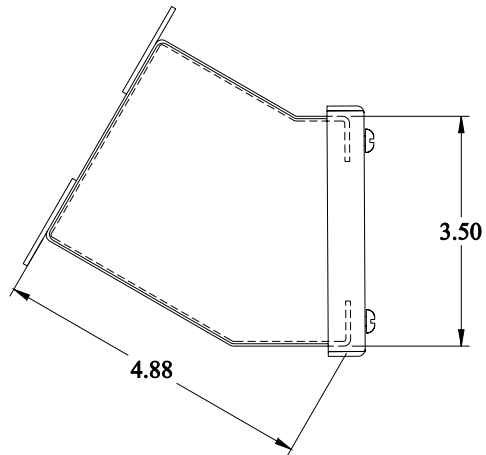

PART No. 1490D2

Data subject to change without notice

Hammond Manufacturing Company

Gross Automation (877) 268-3700 · www.hammondenclosuresales.com · sales@grossautomation.com

TOP VIEW

ISOMETRIC VIEW

BACK VIEW

LEFT SIDE VIEW

FRONT VIEW

RIGHT SIDE VIEW

BOTTOM VIEW