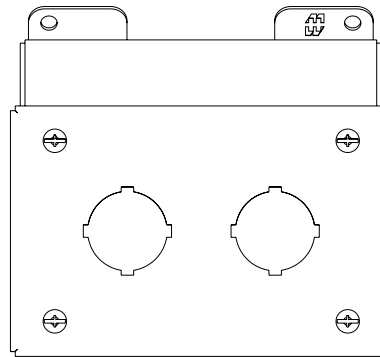

PART No. 1490D2

Data subject to change without notice

Hammond Manufacturing Company

Gross Automation (877) 268-3700 · www.hammondenclosuresales.com · sales@grossautomation.com

TOP VIEW

ISOMETRIC VIEW

BACK VIEW

LEFT SIDE VIEW

FRONT VIEW

RIGHT SIDE VIEW

BOTTOM VIEW