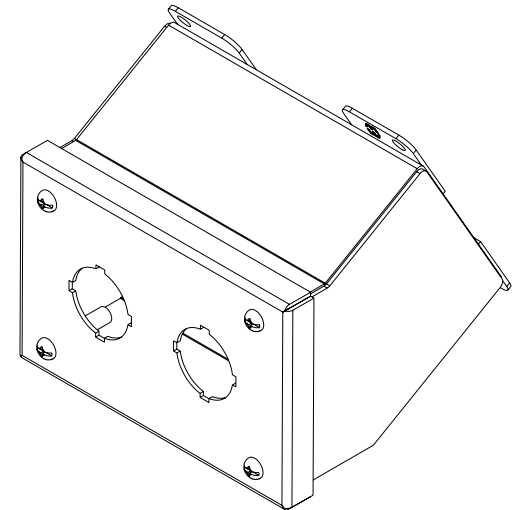

PART No. 1490D2

Data subject to change without notice

Hammond Manufacturing Company

Gross Automation (877) 268-3700 · www.hammondenclosuresales.com · sales@grossautomation.com

TOP VIEW

ISOMETRIC VIEW

BACK VIEW

LEFT SIDE VIEW

FRONT VIEW

RIGHT SIDE VIEW

BOTTOM VIEW