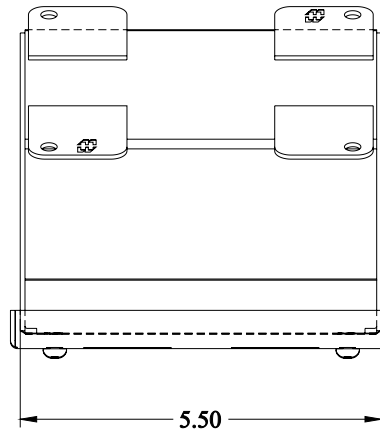

PART No. 1490D2

Data subject to change without notice

Hammond Manufacturing Company

Gross Automation (877) 268-3700 · www.hammondenclosuresales.com · sales@grossautomation.com

TOP VIEW

ISOMETRIC VIEW

BACK VIEW

LEFT SIDE VIEW

FRONT VIEW

RIGHT SIDE VIEW

BOTTOM VIEW