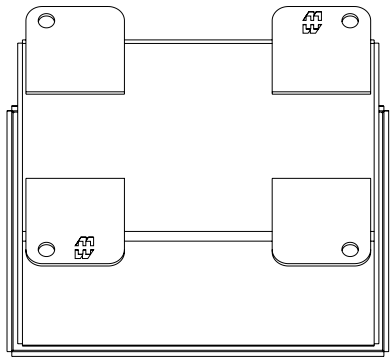

PART No. 1490D2

Data subject to change without notice

Hammond Manufacturing Company

Gross Automation (877) 268-3700 · www.hammondenclosuresales.com · sales@grossautomation.com

TOP VIEW

ISOMETRIC VIEW

BACK VIEW

LEFT SIDE VIEW

FRONT VIEW

RIGHT SIDE VIEW

BOTTOM VIEW