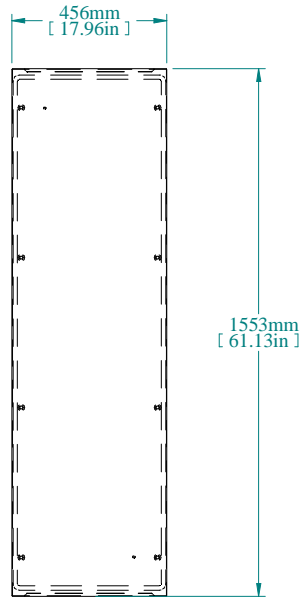

REAR VIEW

L.S. VIEW

TOP VIEW

FRONT VIEW

R.S. VIEW

ISOMETRIC VIEW

BOTTOM VIEW

PART NUMBERS	
HSP165	PAINTED TEXTURED GRAY RAL 7035

NOTES
Welded Assembly See Hammond Website for Additional Accessories

Data subject to change without notice. Isometric drawing not to scale.

**HAMMOND
MANUFACTURING™**

www.hammondmfg.com

PART NO. HSP165