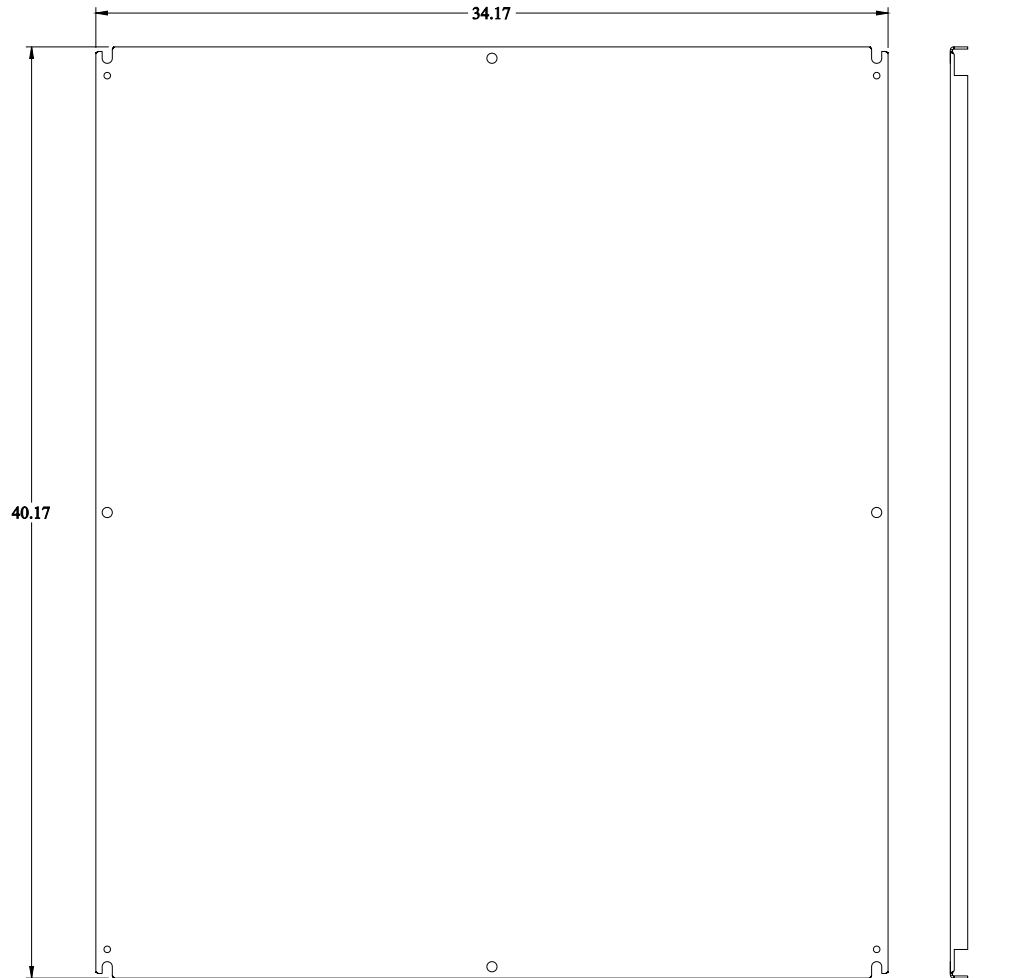

**PART No. EPG4236**

Data subject to change without notice

Isometric drawing Not to Scale

Gross Automation (877) 268-3700 · [www.hammondenclosuresales.com](http://www.hammondenclosuresales.com) · [sales@grossautomation.com](mailto:sales@grossautomation.com)

**TOP VIEW**

**FRONT VIEW**

**SIDE VIEW**