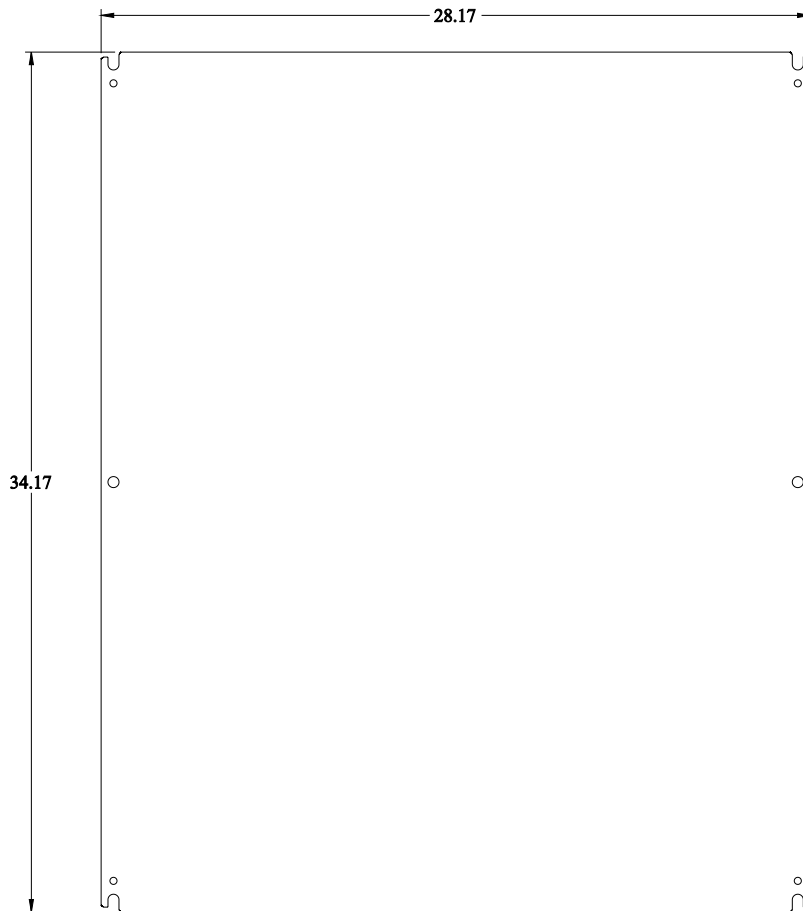

PART No. EPG3630

Data subject to change without notice

Isometric drawing Not to Scale

Gross Automation (877) 268-3700 · www.hammondenclosuresales.com · sales@grossautomation.com

TOP VIEW

FRONT VIEW

SIDE VIEW