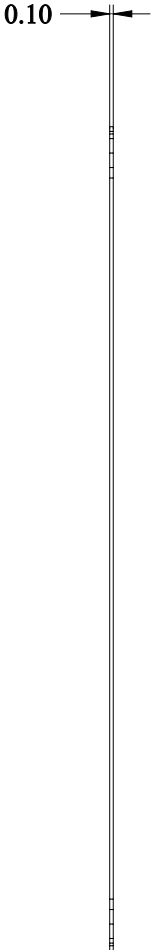

 **PART No. EPG2412**  
Data subject to change without notice  
Isometric drawing Not to Scale

Gross Automation (877) 268-3700 · [www.hammondenclosuresales.com](http://www.hammondenclosuresales.com) · [sales@grossautomation.com](mailto:sales@grossautomation.com)

**FRONT VIEW**

**SIDE VIEW**

**ISOMETRIC VIEW**