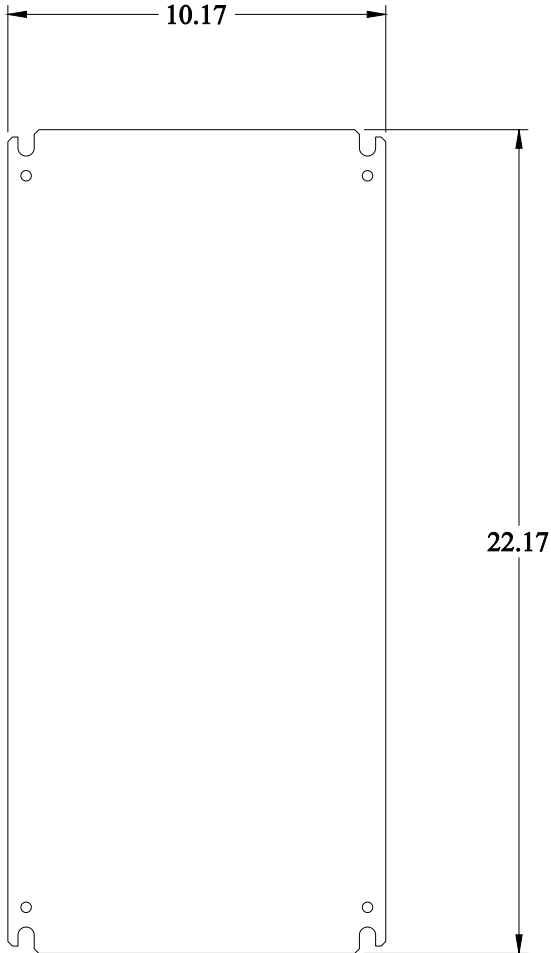

 **PART No. EPG2412**  
Data subject to change without notice  
Isometric drawing Not to Scale

Gross Automation (877) 268-3700 · [www.hammondenclosuresales.com](http://www.hammondenclosuresales.com) · [sales@grossautomation.com](mailto:sales@grossautomation.com)

**FRONT VIEW**

**SIDE VIEW**

**ISOMETRIC VIEW**