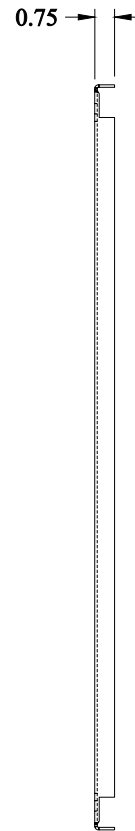

**PART No. EP3036**

Data subject to change without notice

Isometric drawing Not to Scale

Gross Automation (877) 268-3700 · [www.hammondenclosuresales.com](http://www.hammondenclosuresales.com) · [sales@grossautomation.com](mailto:sales@grossautomation.com)

**FRONT VIEW**

**SIDE VIEW**

**ISOMETRIC VIEW**