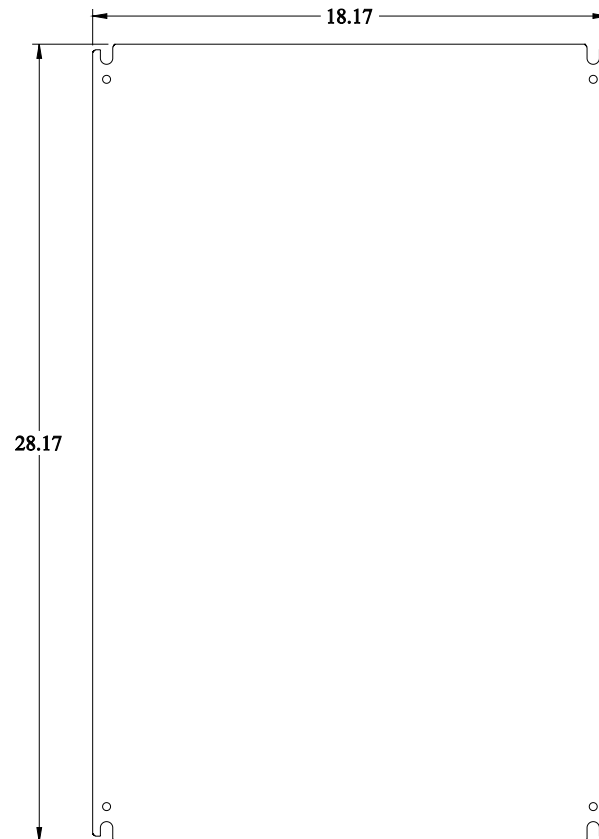

PART No. EP3020

Data subject to change without notice

Isometric drawing Not to Scale

Gross Automation (877) 268-3700 · www.hammondenclosuresales.com · sales@grossautomation.com

TOP VIEW

FRONT VIEW

SIDE VIEW