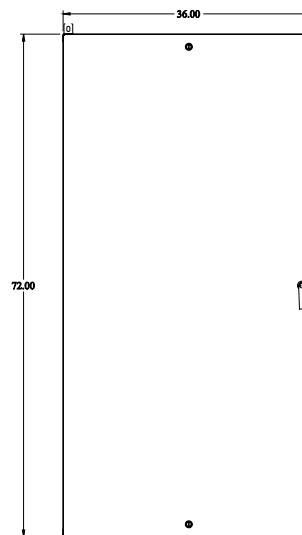

Gross Automation (877) 268-3700 · www.hammondenclosuresales.com · sales@grossautomation.com

 **PART No. EN4SD723616LG**
Data subject to change without notice
Isometric drawing Not to Scale

TOP VIEW

ISOMETRIC VIEW

BACK VIEW

LEFT SIDE VIEW

FRONT VIEW

RIGHT SIDE VIEW

BOTTOM VIEW