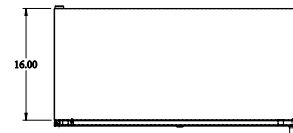

Gross Automation (877) 268-3700 · www.hammondenclosuresales.com · sales@grossautomation.com

 **PART No. EN4SD723616LG**
Data subject to change without notice
Isometric drawing Not to Scale

TOP VIEW

ISOMETRIC VIEW

BACK VIEW

LEFT SIDE VIEW

FRONT VIEW

RIGHT SIDE VIEW

BOTTOM VIEW