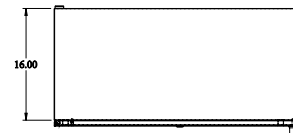

Gross Automation (877) 268-3700 · www.hammondenclosuresales.com · sales@grossautomation.com

 **PART No. EN4SD723616GY**
Data subject to change without notice
Isometric drawing Not to Scale

TOP VIEW

ISOMETRIC VIEW

BACK VIEW

LEFT SIDE VIEW

FRONT VIEW

RIGHT SIDE VIEW

BOTTOM VIEW