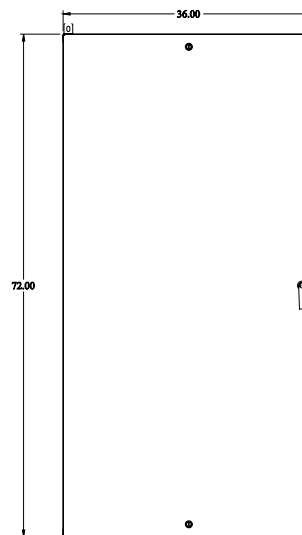

Gross Automation (877) 268-3700 · www.hammondenclosuresales.com · sales@grossautomation.com

 **PART No. EN4SD723616GY**
Data subject to change without notice
Isometric drawing Not to Scale

TOP VIEW

ISOMETRIC VIEW

BACK VIEW

LEFT SIDE VIEW

FRONT VIEW

RIGHT SIDE VIEW

BOTTOM VIEW