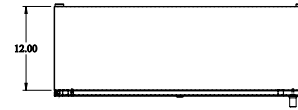

Gross Automation (877) 268-3700 · www.hammondenclosuresales.com · sales@grossautomation.com

 **PART No. EN4SD723612LG**
Data subject to change without notice
Isometric drawing Not to Scale

TOP VIEW

ISOMETRIC VIEW

BACK VIEW

LEFT SIDE VIEW

FRONT VIEW

RIGHT SIDE VIEW

BOTTOM VIEW