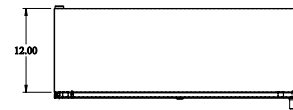

Gross Automation (877) 268-3700 · www.hammondenclosuresales.com · sales@grossautomation.com

 **PART No. EN4SD723612GY**  
Data subject to change without notice  
Isometric drawing Not to Scale

TOP VIEW

ISOMETRIC VIEW

BACK VIEW

LEFT SIDE VIEW

FRONT VIEW

RIGHT SIDE VIEW

BOTTOM VIEW