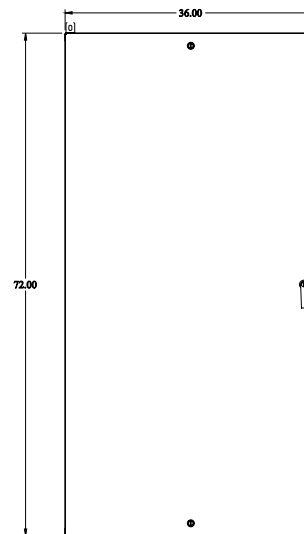

Gross Automation (877) 268-3700 · www.hammondenclosuresales.com · sales@grossautomation.com

 **PART No. EN4SD723612GY**  
Data subject to change without notice  
Isometric drawing Not to Scale

TOP VIEW

ISOMETRIC VIEW

BACK VIEW

LEFT SIDE VIEW

FRONT VIEW

RIGHT SIDE VIEW

BOTTOM VIEW