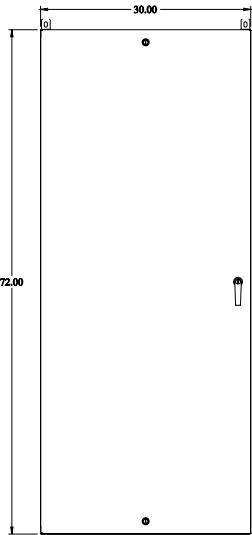

Gross Automation (877) 268-3700 · www.hammondenclosuresales.com · sales@grossautomation.com

 **PART No. EN4SD723024LG**  
Data subject to change without notice  
Isometric drawing Not to Scale

TOP VIEW

ISOMETRIC VIEW

BACK VIEW

LEFT SIDE VIEW

FRONT VIEW

RIGHT SIDE VIEW

BOTTOM VIEW