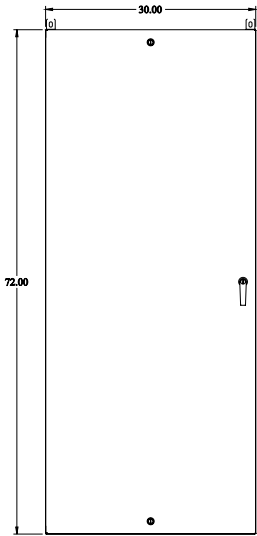

Gross Automation (877) 268-3700 · www.hammondenclosuresales.com · sales@grossautomation.com

 **PART No. EN4SD723024GY**
Data subject to change without notice
Isometric drawing Not to Scale

TOP VIEW

ISOMETRIC VIEW

BACK VIEW

LEFT SIDE VIEW

FRONT VIEW

RIGHT SIDE VIEW

BOTTOM VIEW