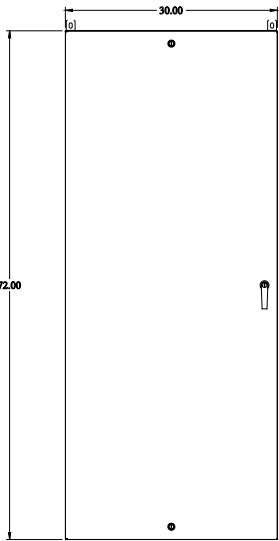

Gross Automation (877) 268-3700 · www.hammondenclosuresales.com · sales@grossautomation.com

 **PART No. EN4SD723020LG**
Data subject to change without notice
Isometric drawing Not to Scale

TOP VIEW

ISOMETRIC VIEW

BACK VIEW

LEFT SIDE VIEW

FRONT VIEW

RIGHT SIDE VIEW

BOTTOM VIEW