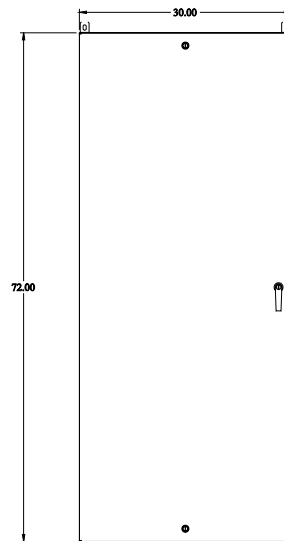

Gross Automation (877) 268-3700 · www.hammondenclosuresales.com · sales@grossautomation.com

 **PART No. EN4SD723020GY**  
Data subject to change without notice  
Isometric drawing Not to Scale

TOP VIEW

ISOMETRIC VIEW

BACK VIEW

LEFT SIDE VIEW

FRONT VIEW

RIGHT SIDE VIEW

BOTTOM VIEW