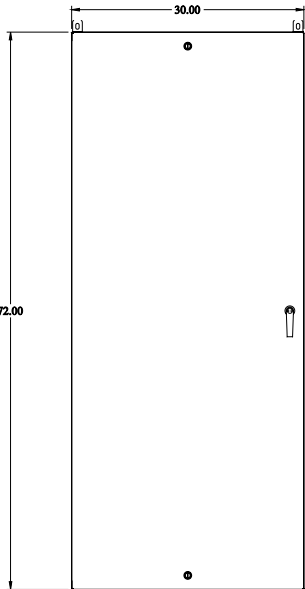

Gross Automation (877) 268-3700 · www.hammondenclosuresales.com · sales@grossautomation.com

 **PART No. EN4SD723016LG**
Data subject to change without notice
Isometric drawing Not to Scale

TOP VIEW

ISOMETRIC VIEW

BACK VIEW

LEFT SIDE VIEW

FRONT VIEW

RIGHT SIDE VIEW

BOTTOM VIEW