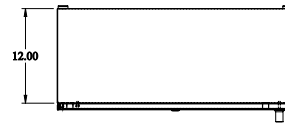

Gross Automation (877) 268-3700 · www.hammondenclosuresales.com · sales@grossautomation.com

 **PART No. EN4SD723012LG**
Data subject to change without notice
Isometric drawing Not to Scale

ISOMETRIC VIEW

TOP VIEW

BACK VIEW

LEFT SIDE VIEW

FRONT VIEW

RIGHT SIDE VIEW

BOTTOM VIEW