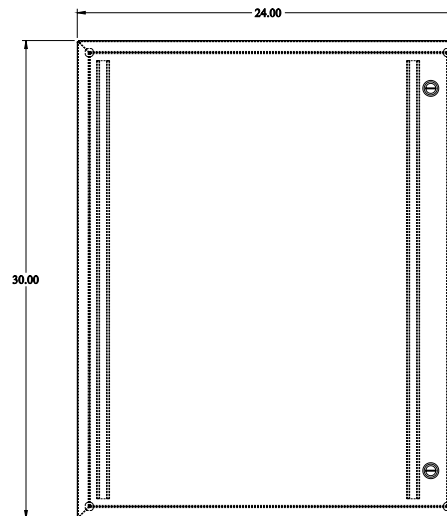

Gross Automation (877) 268-3700 · www.hammondenclosuresales.com · sales@grossautomation.com

 **PART No. EN4SD302412LG**
Data subject to change without notice
Isometric drawing Not to Scale

TOP VIEW

ISOMETRIC VIEW

BACK VIEW

LEFT SIDE VIEW

FRONT VIEW

RIGHT SIDE VIEW

BOTTOM VIEW