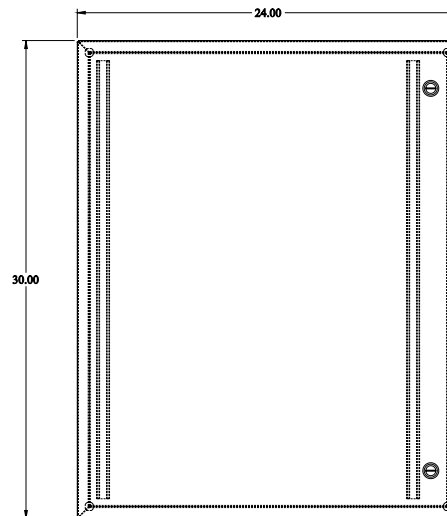

Gross Automation (877) 268-3700 · www.hammondenclosuresales.com · sales@grossautomation.com

 **PART No. EN4SD302412GY**
Data subject to change without notice
Isometric drawing Not to Scale

TOP VIEW

ISOMETRIC VIEW

BACK VIEW

LEFT SIDE VIEW

FRONT VIEW

RIGHT SIDE VIEW

BOTTOM VIEW