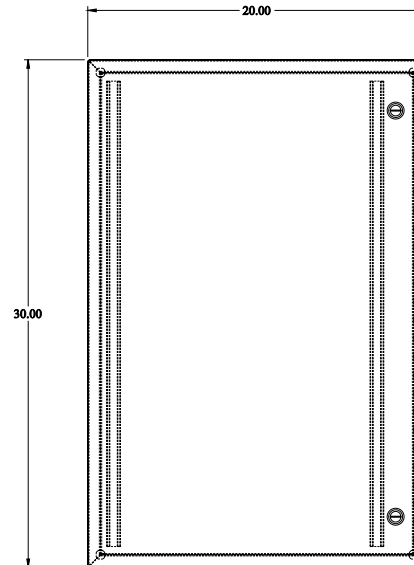

Gross Automation (877) 268-3700 · www.hammondenclosuresales.com · sales@grossautomation.com

PART No. EN4SD302010LG

Data subject to change without notice
Isometric drawing Not to Scale

TOP VIEW

ISOMETRIC VIEW

BACK VIEW

LEFT SIDE VIEW

FRONT VIEW

RIGHT SIDE VIEW

BOTTOM VIEW