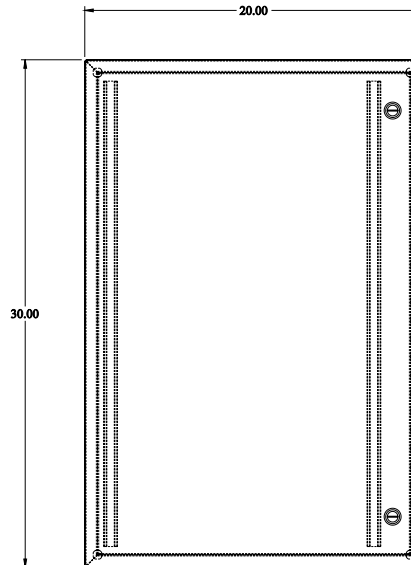

Gross Automation (877) 268-3700 · www.hammondenclosuresales.com · sales@grossautomation.com

PART No. EN4SD302010GY

Data subject to change without notice
Isometric drawing Not to Scale

TOP VIEW

ISOMETRIC VIEW

BACK VIEW

LEFT SIDE VIEW

FRONT VIEW

RIGHT SIDE VIEW

BOTTOM VIEW