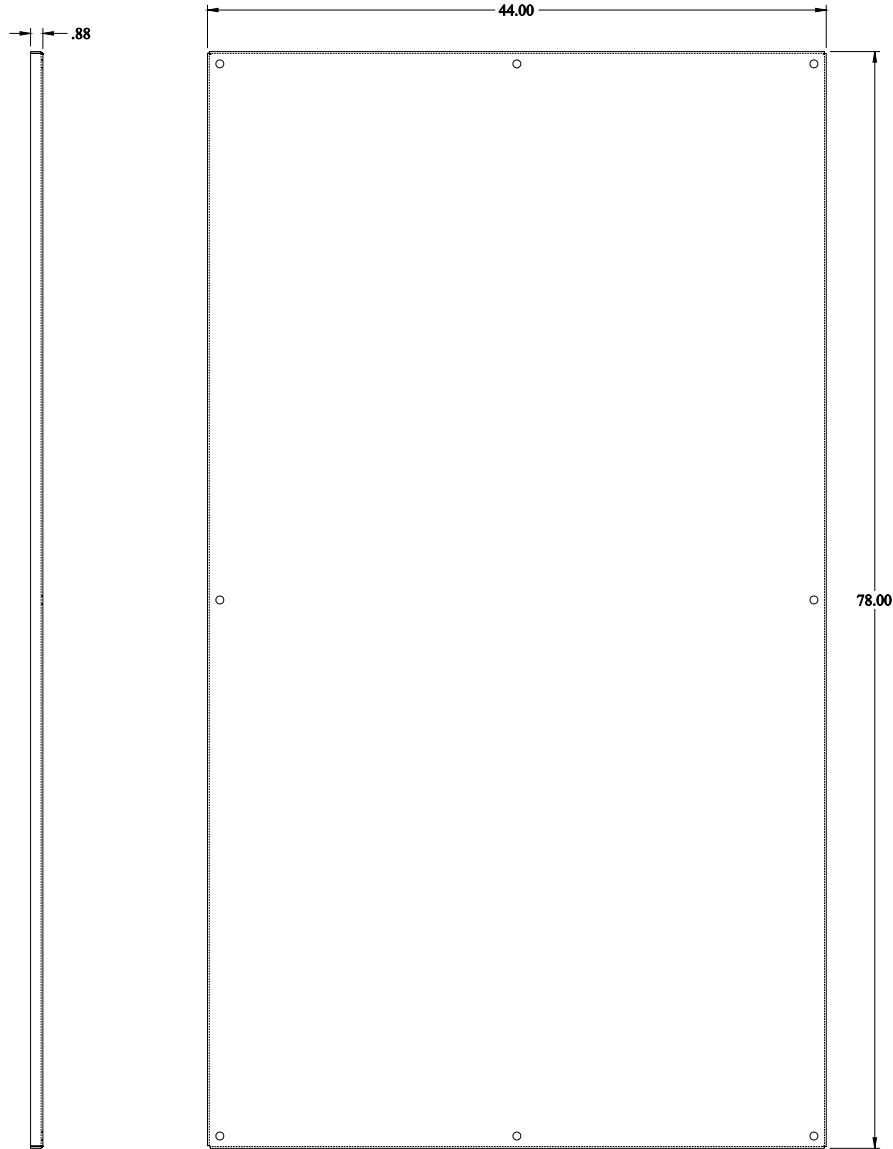

PART No. 90BFW

Data subject to change without notice
Isometric drawing Not to Scale

Gross Automation (877) 268-3700 · www.hammondenclosuresales.com · sales@grossautomation.com

SIDE VIEW

FRONT VIEW

ISOMETRIC VIEW