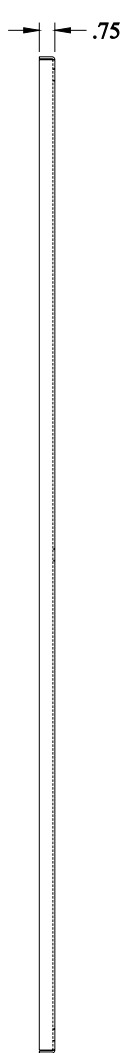

**PART No. 60TYFW**

Data subject to change without notice

Isometric drawing Not to Scale

Gross Automation (877) 268-3700 · [www.hammondenclosuresales.com](http://www.hammondenclosuresales.com) · [sales@grossautomation.com](mailto:sales@grossautomation.com)

**SIDE VIEW**

**FRONT VIEW**

**ISOMETRIC VIEW**