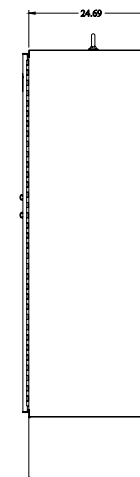

PART No. 1422N4F24F

Gross Automation (877) 268-3700 · www.hammondenclosuresales.com · sales@grossautomation.com

SIDE VIEW