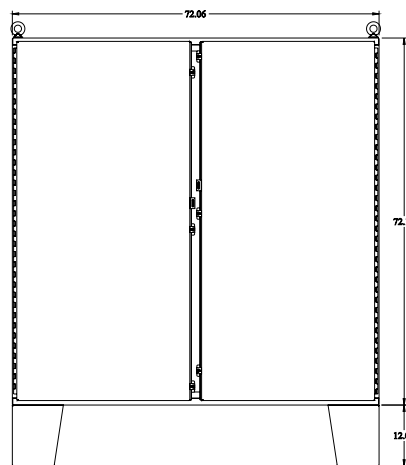

PART No. 1422N4F24F

Gross Automation (877) 268-3700 · www.hammondenclosuresales.com · sales@grossautomation.com

FRONT VIEW