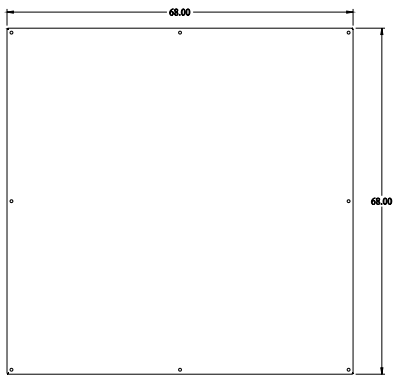

PART No. 1422N4F24F

Gross Automation (877) 268-3700 · www.hammondenclosuresales.com · sales@grossautomation.com

INNER PANEL