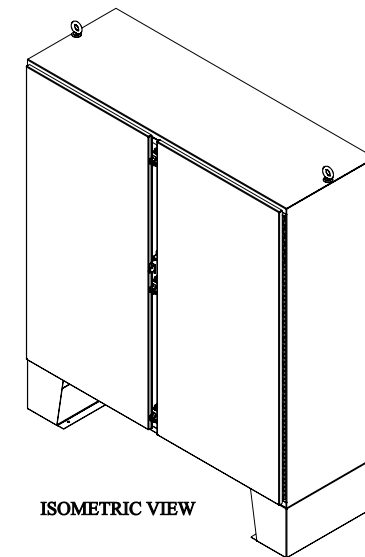

ISOMETRIC VIEW