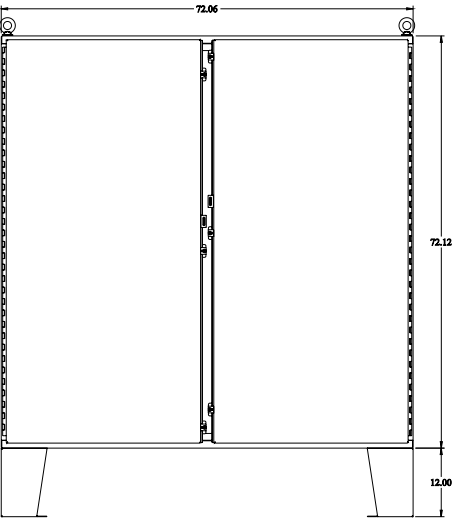

**PART No. 1422N4F12F**  
 Data subject to change without notice  
 Isometric drawing Not to Scale

Gross Automation (877) 268-3700 · [www.hammondenclosuresales.com](http://www.hammondenclosuresales.com) · [sales@grossautomation.com](mailto:sales@grossautomation.com)

**TOP VIEW**

**FRONT VIEW**

**SIDE VIEW**

**BOTTOM VIEW**

**INNER PANEL**

**BACK VIEW**

**SIDE VIEW**