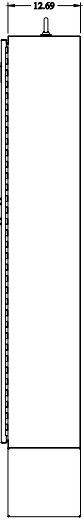

**PART No. 1422N4F12F**  
 Data subject to change without notice  
 Isometric drawing Not to Scale

Gross Automation (877) 268-3700 · [www.hammondenclosuresales.com](http://www.hammondenclosuresales.com) · [sales@grossautomation.com](mailto:sales@grossautomation.com)

**TOP VIEW**

**FRONT VIEW**

**SIDE VIEW**

**BOTTOM VIEW**

**INNER PANEL**

**BACK VIEW**

**SIDE VIEW**